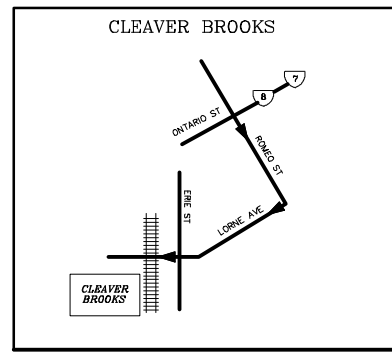

REVISONS ENR DATE	DWGNO	SCALE SHT 01 OF 01	DATE 09/20/00	DRAWN STEVE F	CHECKED D	ALL MATERIAL SIZE ON BILL OF MATERIALS ARE FOR REFERENCE ONLY. VERIFY DIMENSIONS WITH THE FOLLOWING TOLERANCE, UNLESS OTHERWISE SPECIFIED: FRACTIONAL ± DECIMAL ± ANGLES ± DRILLED, PUNCHED OR SLOTTED HOLES ± .210	N.T.S. TORONTO TO STRATFORD AREA MAP	CLEAVER-BROOKS 161 LORNE AVE. STRATFORD, ONT.	00	
										DRWG. NO.