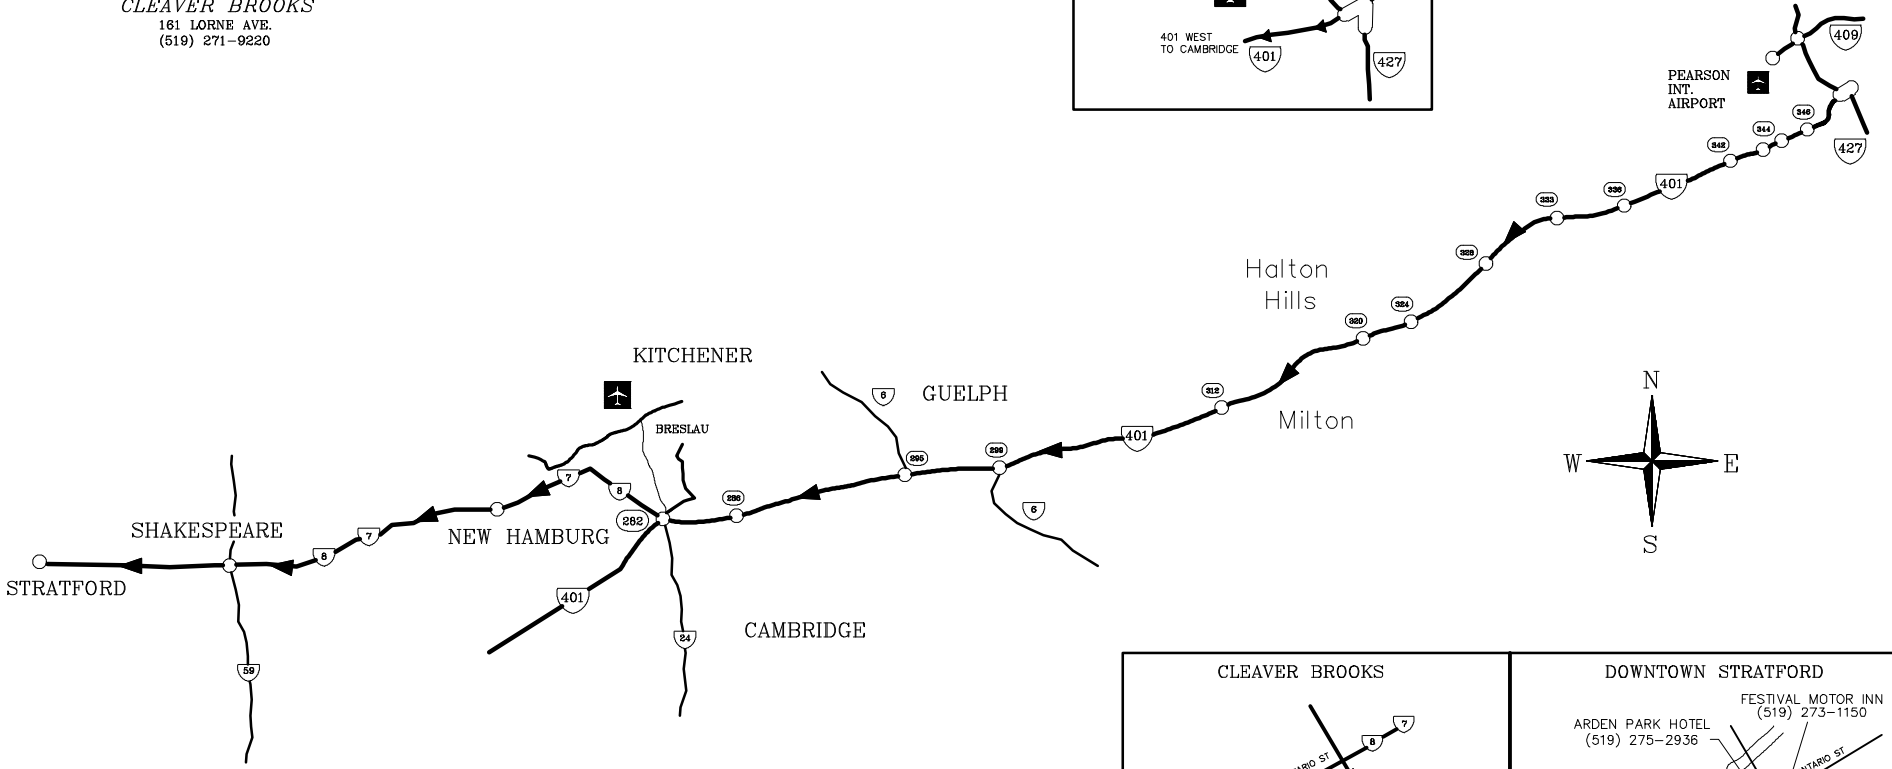

TORONTO

FROM Toronto, ON INTERNATIONAL AIRPORT
TO CLEAVER BROOKS, LORNE AVE Stratford, ON
124.0 km 1 hours 31 mins

1. Go Southwest on ONTARIO ROUTE 401 to PROVINCIAL HIGHWAY 8. 75.1 Km
2. Go West on PROVINCIAL HIGHWAY 8 towards Stratford 48.8 Km