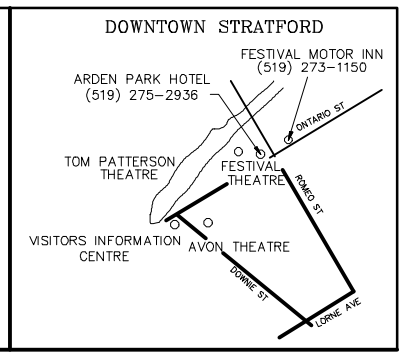

REVISONS ENR DATE	DWGNO	SCALE SHT 01 OF 01	DATE 09/20/00	DRAWN STEVE F	CHECKED D	ALL MATERIAL SIZE ON BILL OF MATERIALS ARE FOR REFERENCE ONLY. VERIFY DIMENSIONS WITH THE FOLLOWING TOLERANCE, UNLESS OTHERWISE SPECIFIED: FRACTIONAL ± DECIMAL ± ANGLES ± DRILLED, PUNCHED OR SLOTTED HOLES ± .210	N.T.S. TORONTO TO STRATFORD AREA MAP	CLEAVER-BROOKS 161 LORNE AVE. STRATFORD, ONT.	00	
										DRWG. NO.