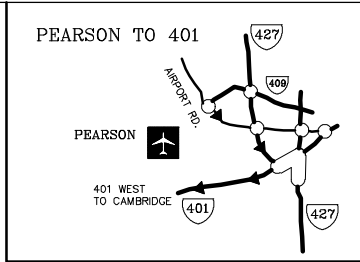

7 | 6 | 5 | 4 | 3 | 2 | 1

PEARSON INT. AIRPORT (TORONTO)

TO
CLEAVER BROOKS
161 LORNE AVE.
(519) 271-9220